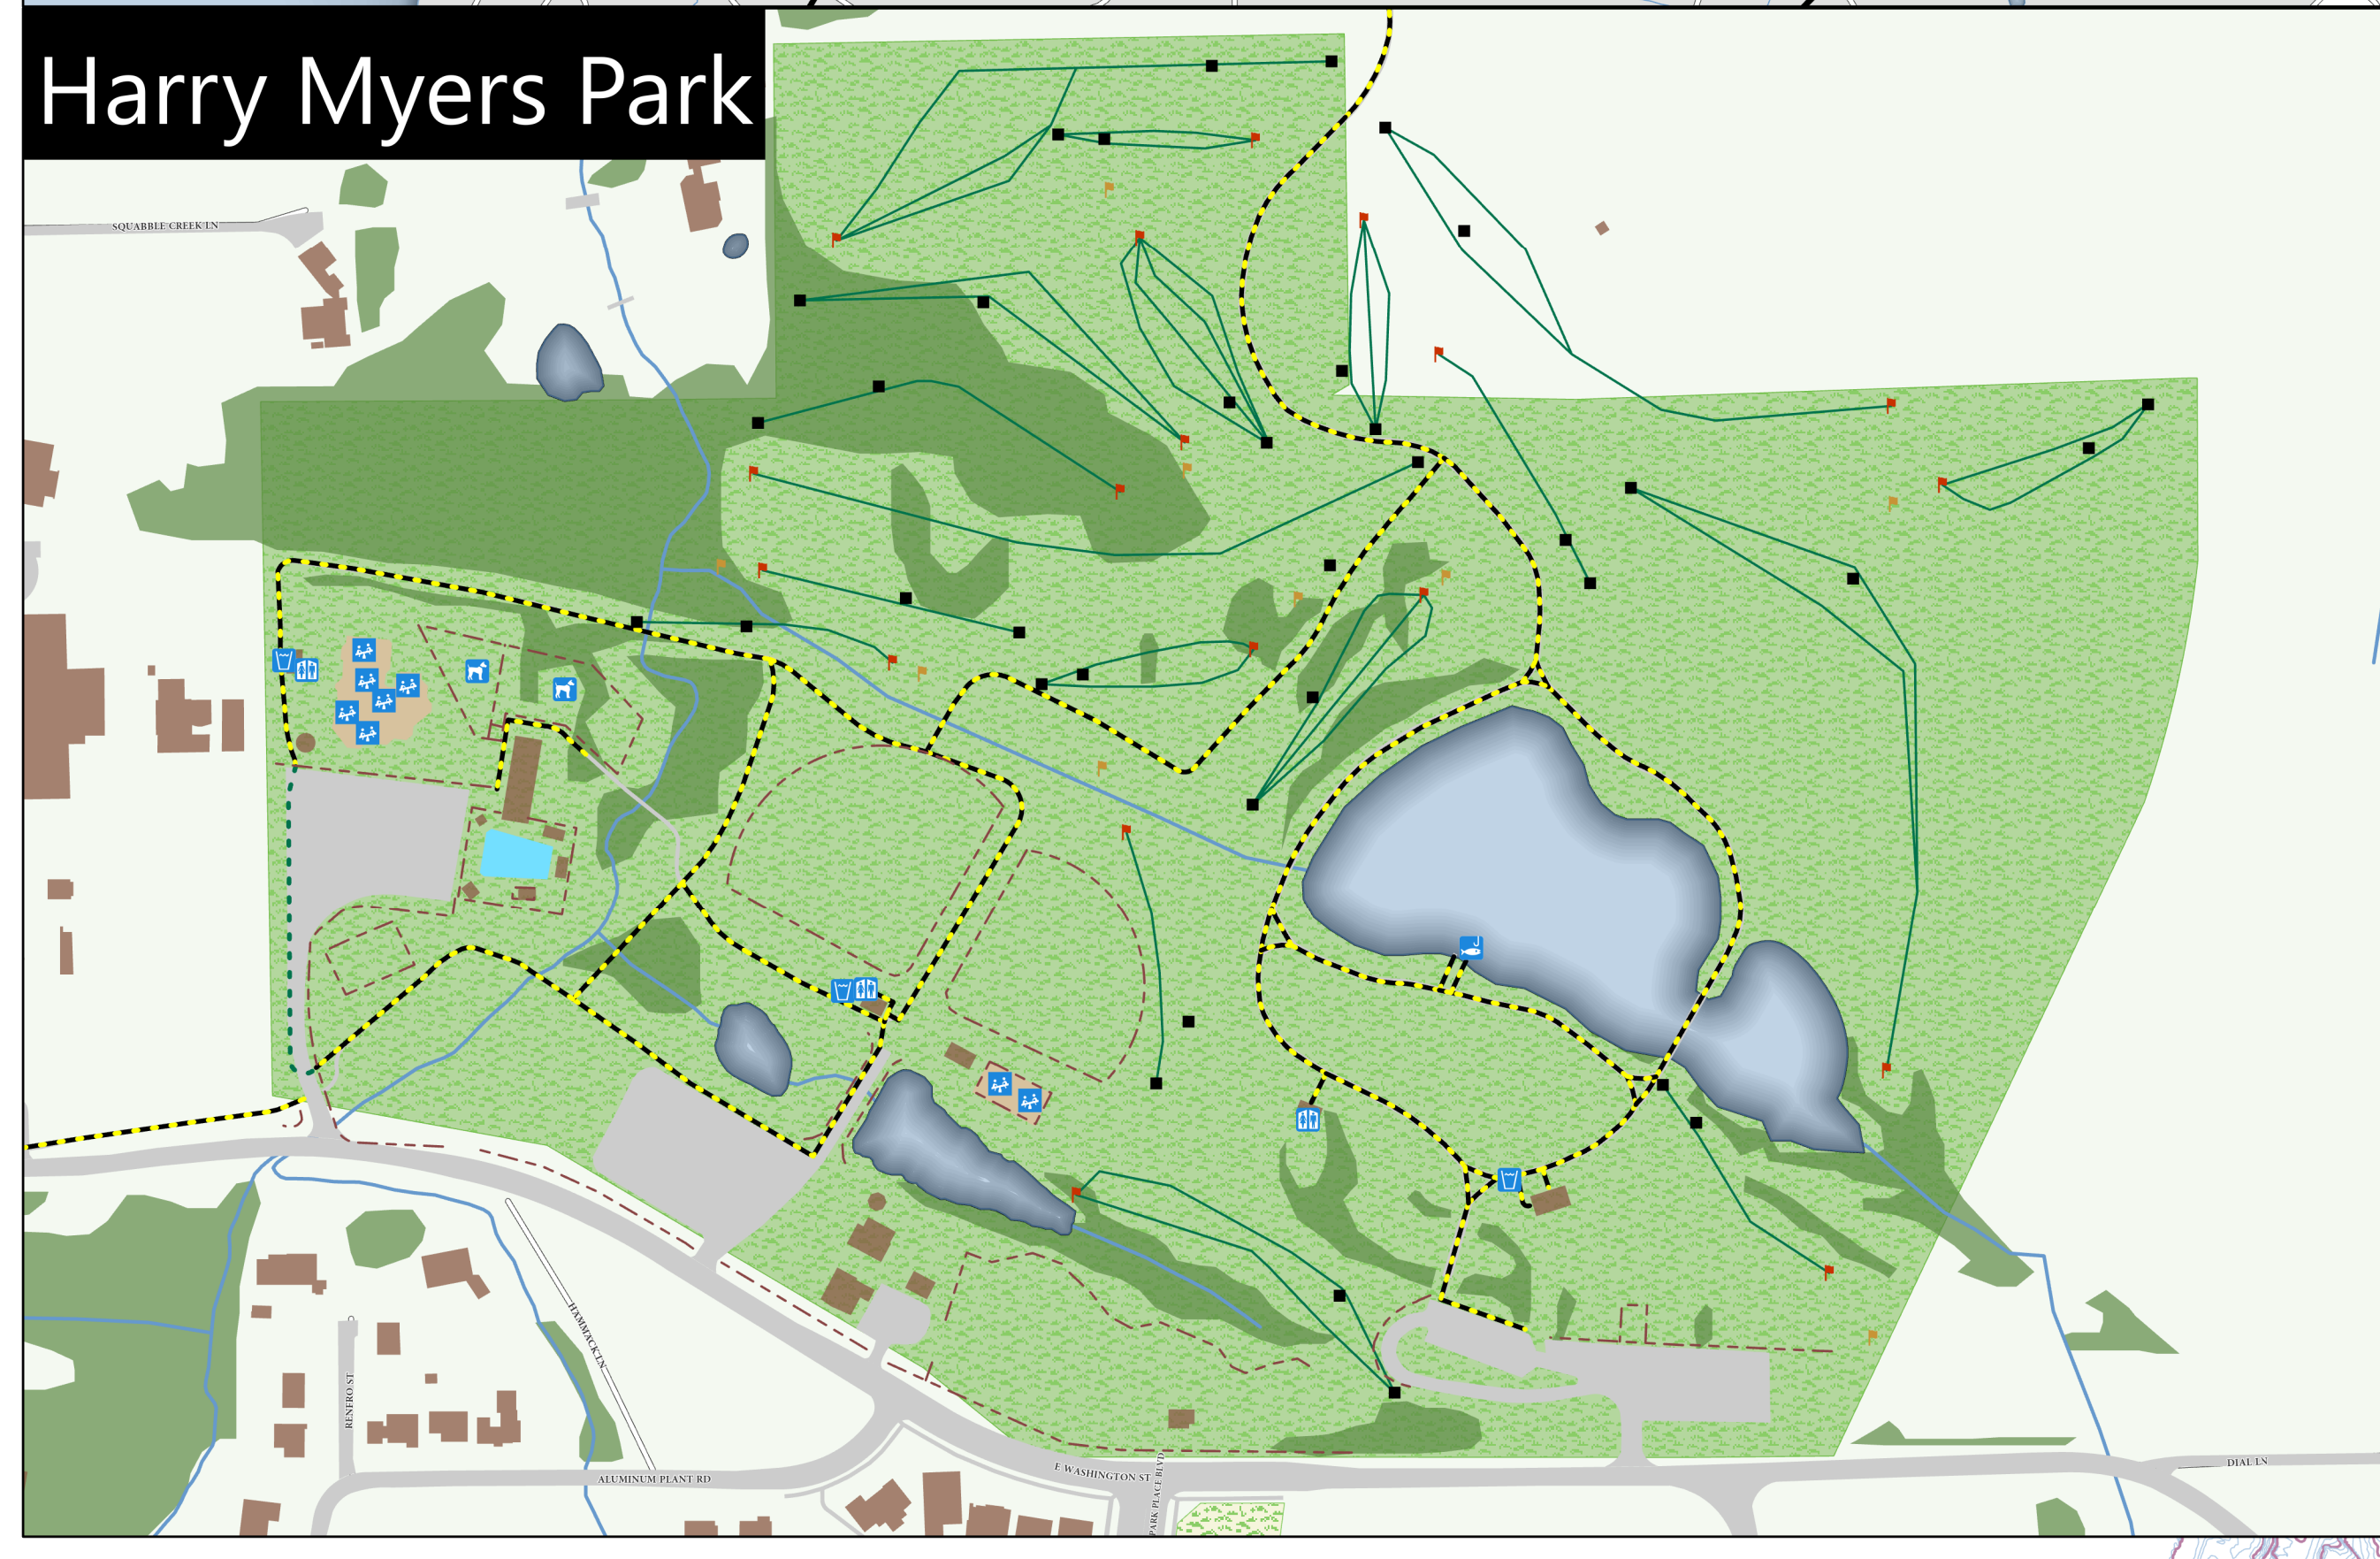

City of Rockwall Geographic Information Systems

TRAILS LEGEND

Parks	Schools
A1 ALAN WILLIAMS PARK	A ROCHELLE ELEM
A2 HARRY MYERS PARK	B HAYS ELEM
A3 THE LAKES OF SQUABBLE CREEK PARK	C JONES ELEM
B1 THE PARK AT BRISLEY HILL	D HARTMAN ELEM
B2 EMERALD RAY	E HERITAGE CHRISTIAN ACADEMY
B3 FOGWATER PARK	F LITTLE YACHTS
B4 THE PARK AT FOX CHASE	G DOBBS ELEM
B5 HENRY M CHANDLER PARK	H WILLIAMS MIDDLE
B6 THE PARK AT HICKORY RIDGE	I N WILLIAMS ELEM
B7 JEWEL PARK	J SPONGUE ELEM
B8 SANDS PARK	K ROCKWALL HIGH
B9 THE PARK AT STONE CREEK	L QUEST ACADEMY / ADMIN
C1 CLARK STREET PARK	M SHANNON ELEM
C2 DALTON RANCH PARK	N REINHARDT ELEM
C3 GORSA WILLIAMS PARK	O CABRILLO ELEM
C4 LOPLAND PARK	P PULLEN ELEM (HEATH)
C5 NORTHSHORE PARK	Q-R (Not on map)
E1 SPRINGS SPORTS COMPLEX	S BURTON COLLEGE & CAREER ACADEMY
E2 WILKINSON SANDERS MEMORIAL STADIUM	T HAMM ELEMENTARY
F1 THE HARBOR	
G1 HIGHLAND MEADOWS (Greenbelt)	
G2 LAGO VISTA (Greenbelt)	
G3 LAKEVIEW SUMMIT (Greenbelt)	
G4 LYNDEN PARK (Greenbelt)	
G5 MEADOW CREEK #1 - MADISON	
G6 MEADOW CREEK #2 - FORDWOOD	
G7 TIMBER CREEK (Greenbelt)	
G8 WATERSTONE (Greenbelt)	
H1 SHAG BERRY RANCH PARK	
H2 SQUABBLE CREEK MOUNTAIN BIKE TRAIL	
I1 LEON TUTTLE ATHLETIC COMPLEX	
I2 YELLOW JACKET PARK	
J1 TED CADANS CORNER PARK	
K1 LAKEVIEW PARK (Future)	
K3 SOUTH COMMUNITY PARK (Future)	
L1 PETTINGER NATURE PRESERVE	

Trail Types	DORBA/Squabble Creek Trails
--- Roadway	--- Loop 1
--- ASPHALT - 4 Ft	--- Loop 2
--- CONCRETE - 4 Ft	--- Loop 3
--- CONCRETE - 5 Ft	--- Loop 4
--- CONCRETE - 6 Ft	--- Loop 5
--- CONCRETE - 8 Ft	--- Loop 5 Bypass
--- Future Trails	--- Loop 6
--- Pettinger Nature Preserve Trail	

R
C
K
W
A
L
L

City of Rockwall Parks & Trails Map