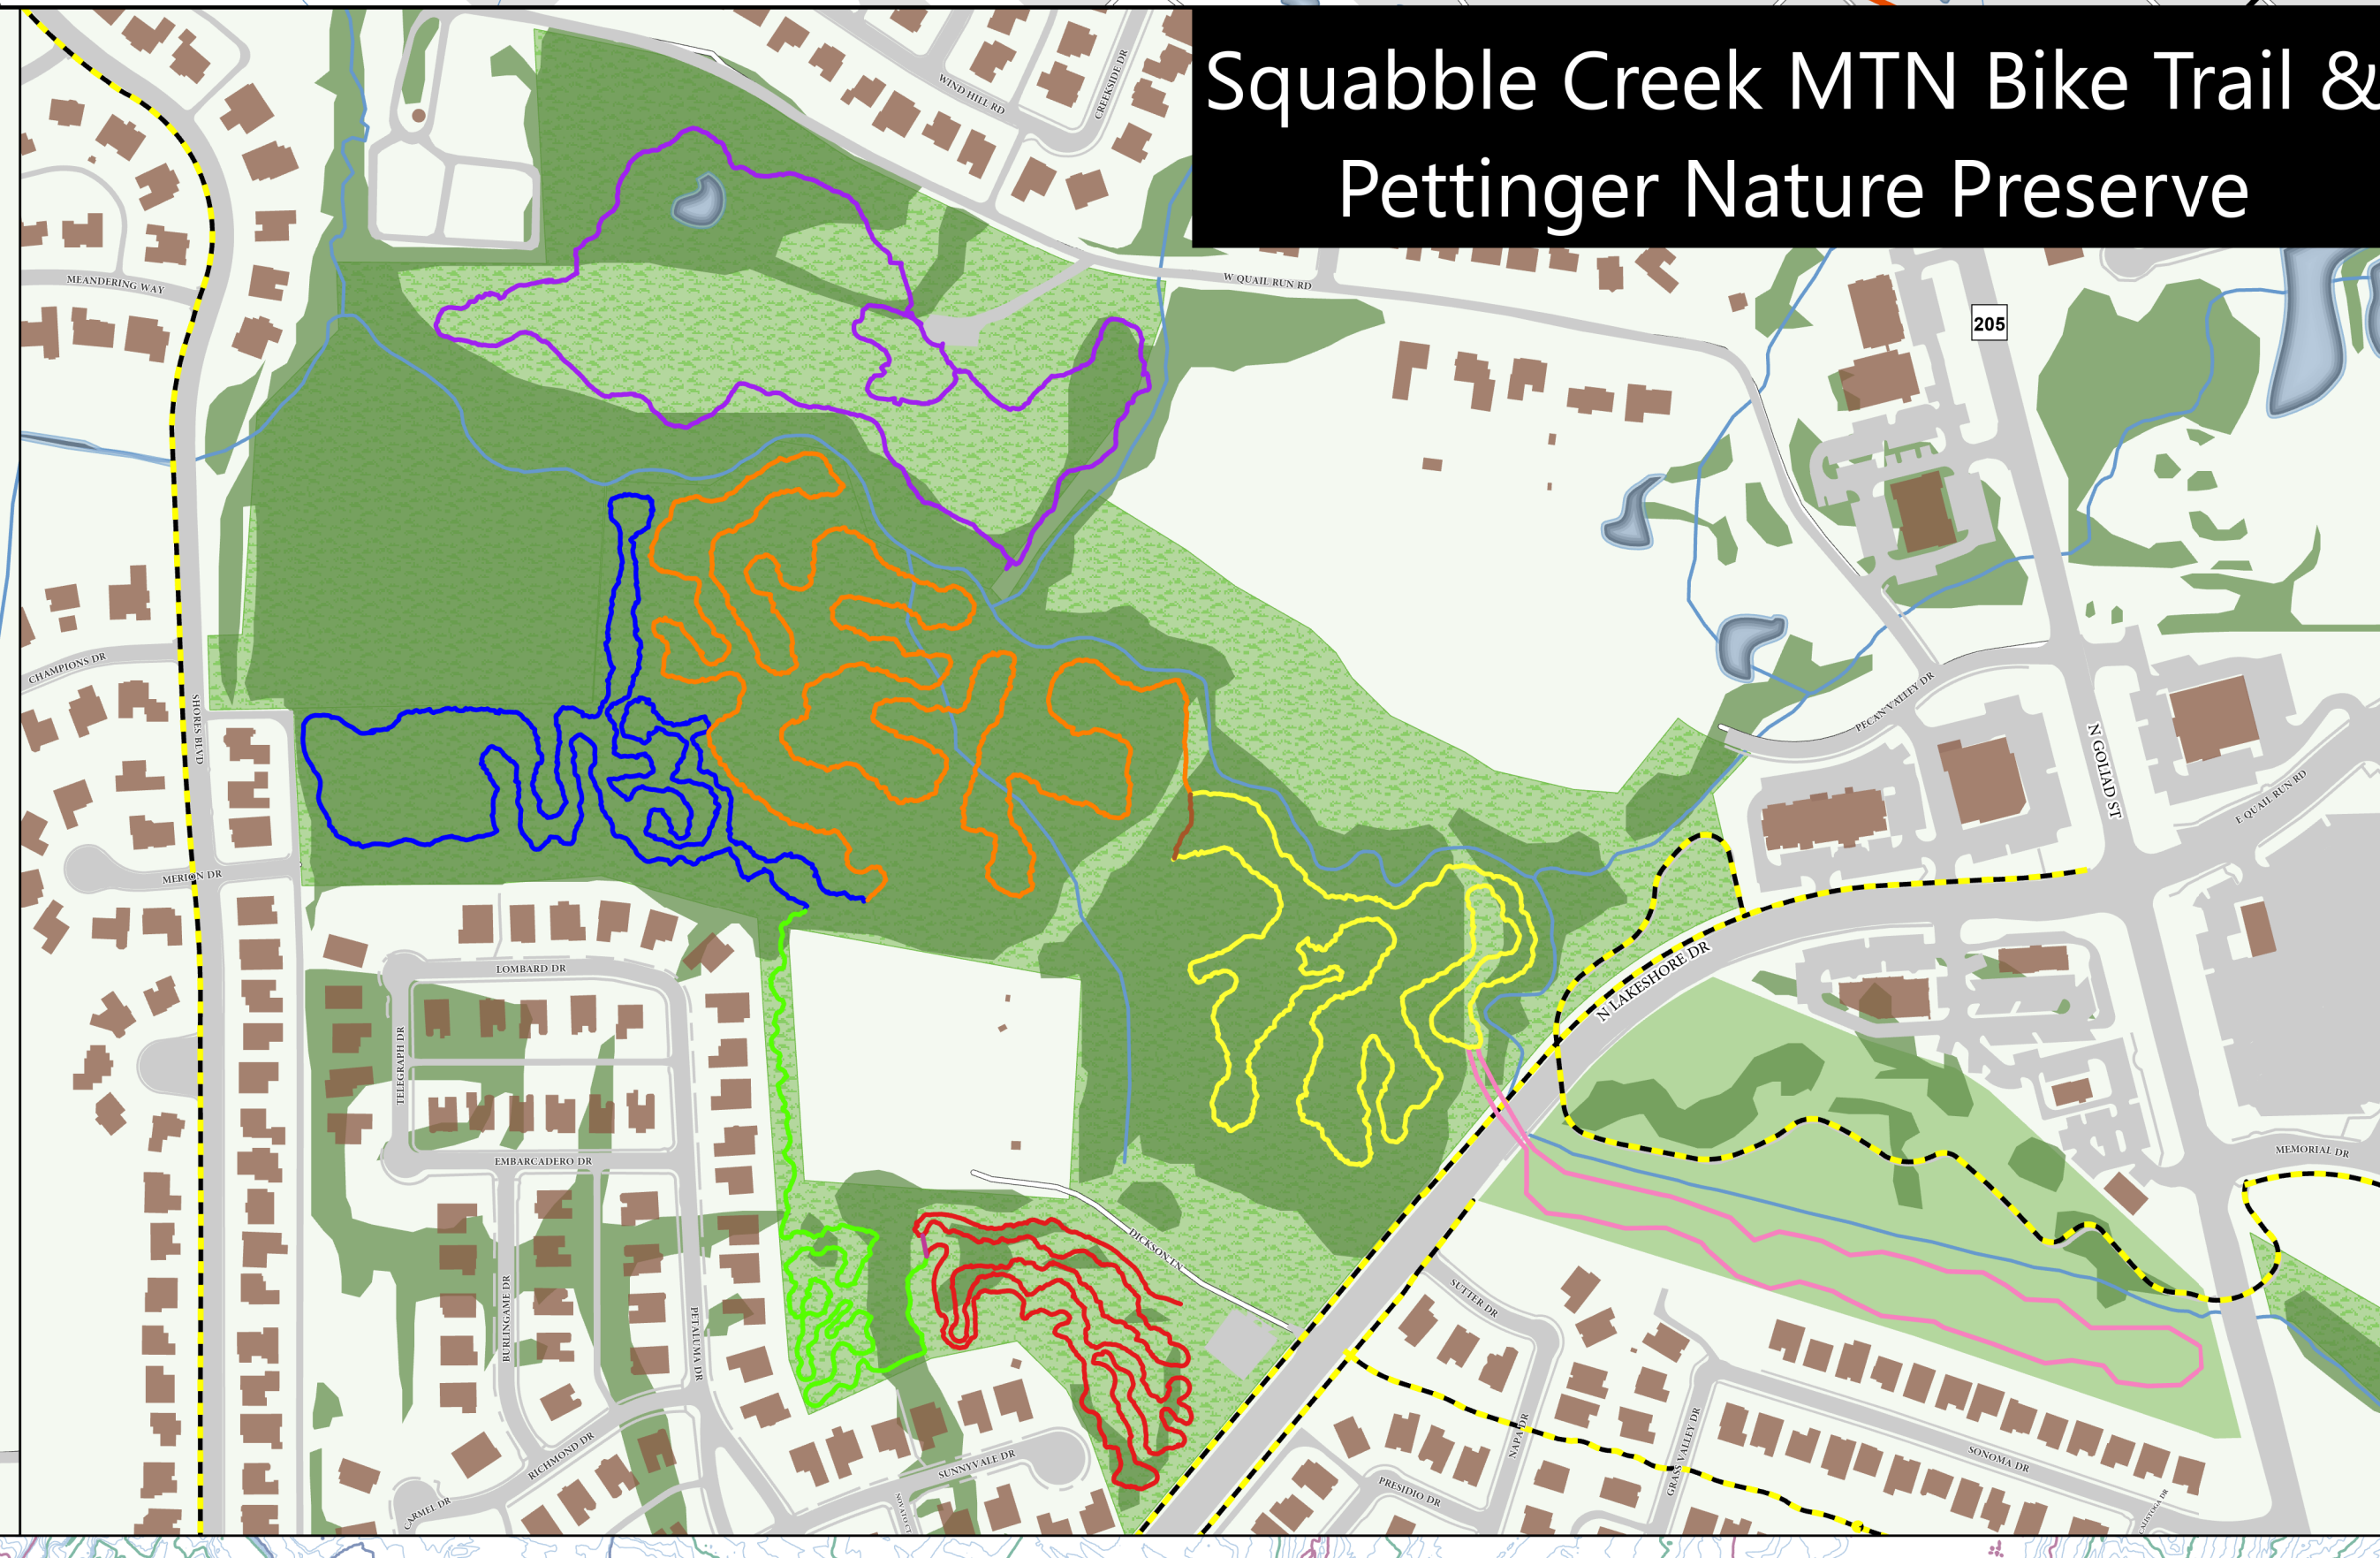

City of Rockwall Geographic Information Systems

TRAILS LEGEND

Parks	Schools
A1 ALAN WILLIAMS PARK	A ROCHELLE ELEM
A2 HARRY MYERS PARK	B HAYS ELEM
A3 THE LAKES OF SQUABBLE CREEK PARK	C JONES ELEM
B1 THE PARK AT BRISLEY HILL	D HARTMAN ELEM
B2 EMERALD RAY	E HERITAGE CHRISTIAN ACADEMY
B3 FOGWATER PARK	F LITTLE YACHTS
B4 THE PARK AT FOX CHASE	G DOBBS ELEM
B5 HENRY M CHANDLER PARK	H WILLIAMS MIDDLE
B6 THE PARK AT HICKORY RIDGE	I N WILLIAMS ELEM
B7 JEWEL PARK	J SPONGUE ELEM
B8 SANDS PARK	K ROCKWALL HIGH
B9 THE PARK AT STONE CREEK	L QUEST ACADEMY / ADMIN
C1 CLARK STREET PARK	M SHANNON ELEM
C2 DALTON RANCH PARK	N REINHARDT ELEM
C3 GORSA WILLIAMS PARK	O CABRILLO ELEM
C4 LOPLAND PARK	P PULLEN ELEM (HEATH)
C5 NORTHSHORE PARK	Q-R (Not on map)
E1 SPRINGS SPORTS COMPLEX	S BURTON COLLEGE & CAREER ACADEMY
E2 WILKINSON SANDERS MEMORIAL STADIUM	T HAMM ELEMENTARY
F1 THE HARBOR	
G1 HIGHLAND MEADOWS (Greenbelt)	
G2 LAGO VISTA (Greenbelt)	
G3 LAKEVIEW SUMMIT (Greenbelt)	
G4 LYNDEN PARK (Greenbelt)	
G5 MEADOW CREEK #1 - MADISON	
G6 MEADOW CREEK #2 - FORDWOOD	
G7 TIMBER CREEK (Greenbelt)	
G8 WATERSTONE (Greenbelt)	
H1 SHAG BERRY RANCH PARK	
H2 SQUABBLE CREEK MOUNTAIN BIKE TRAIL	
I1 LEON TUTTLE ATHLETIC COMPLEX	
I2 YELLOW JACKET PARK	
J1 TED CADANS CORNER PARK	
K1 LAKEVIEW PARK (Future)	
K3 SOUTH COMMUNITY PARK (Future)	
L1 PETTINGER NATURE PRESERVE	

Trail Types	DORBA/Squabble Creek Trails
--- Roadway	--- Loop 1
--- ASPHALT - 4 Ft	--- Loop 2
--- CONCRETE - 4 Ft	--- Loop 3
--- CONCRETE - 5 Ft	--- Loop 4
--- CONCRETE - 6 Ft	--- Loop 5
--- CONCRETE - 8 Ft	--- Loop 5 Bypass
--- Future Trails	--- Loop 6
--- Pettinger Nature Preserve Trail	

R
C
K
W
A
L
L

City of Rockwall Parks & Trails Map